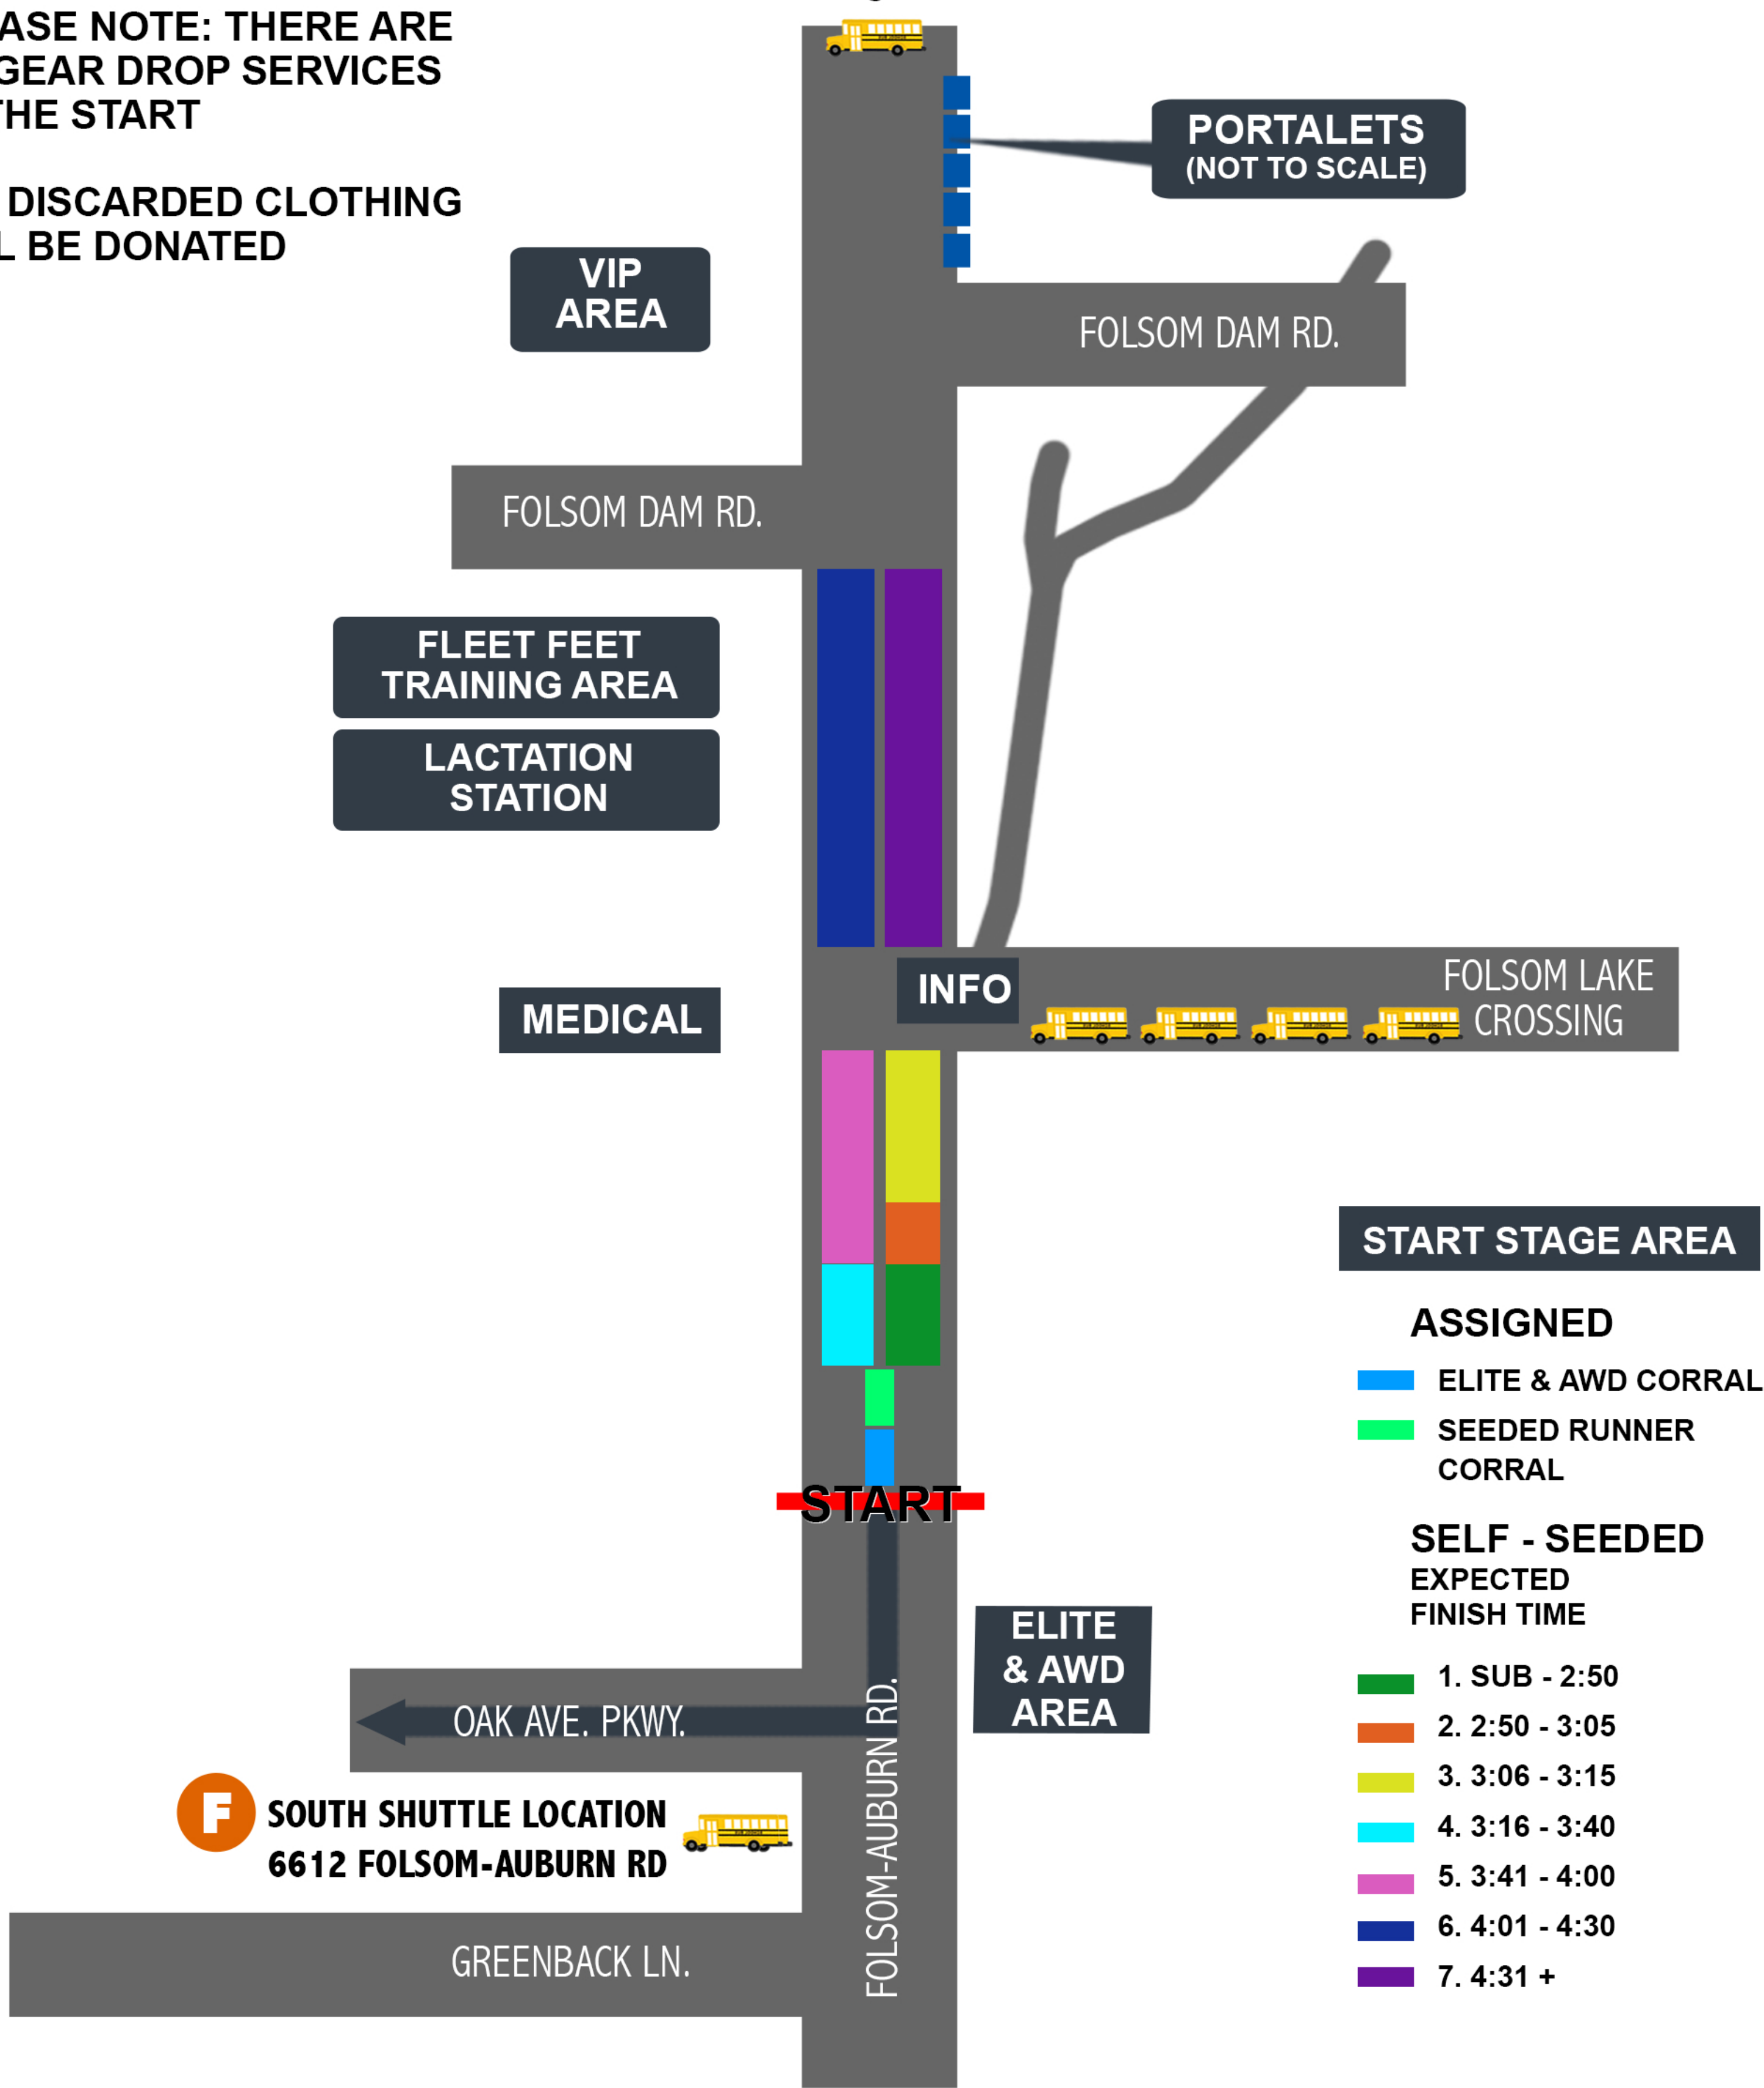

## CALIFORNIA INTERNATIONAL MARATHON

**E** NORTH SHUTTLE LOCATION  
6845 Douglas Blvd.

PLEASE NOTE: THERE ARE  
NO GEAR DROP SERVICES  
AT THE START

ALL DISCARDED CLOTHING  
WILL BE DONATED

**START LINE DETAIL**  
(NOT TO SCALE)