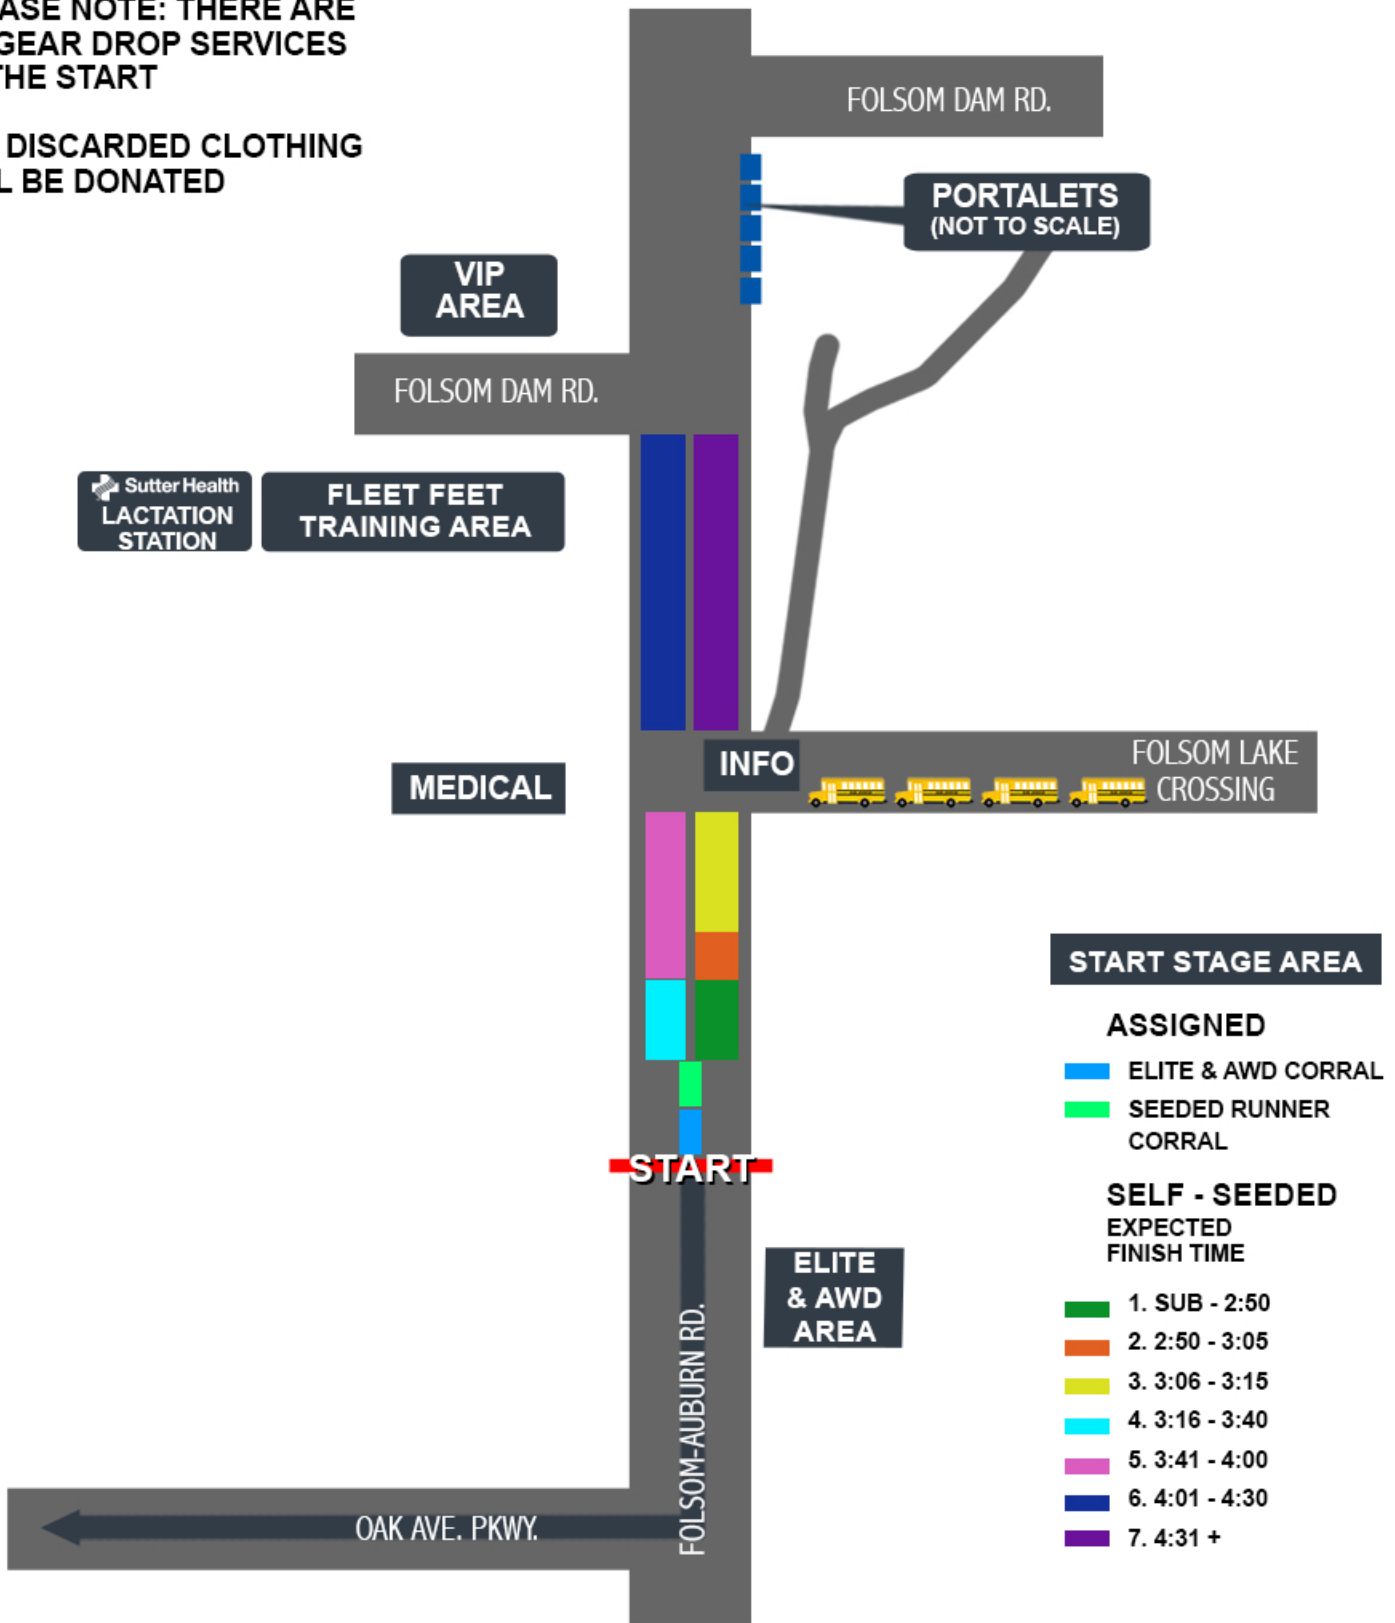

CIM

CALIFORNIA INTERNATIONAL MARATHON

PLEASE NOTE: THERE ARE NO GEAR DROP SERVICES AT THE START

ALL DISCARDED CLOTHING WILL BE DONATED

START LINE DETAIL
(NOT TO SCALE)